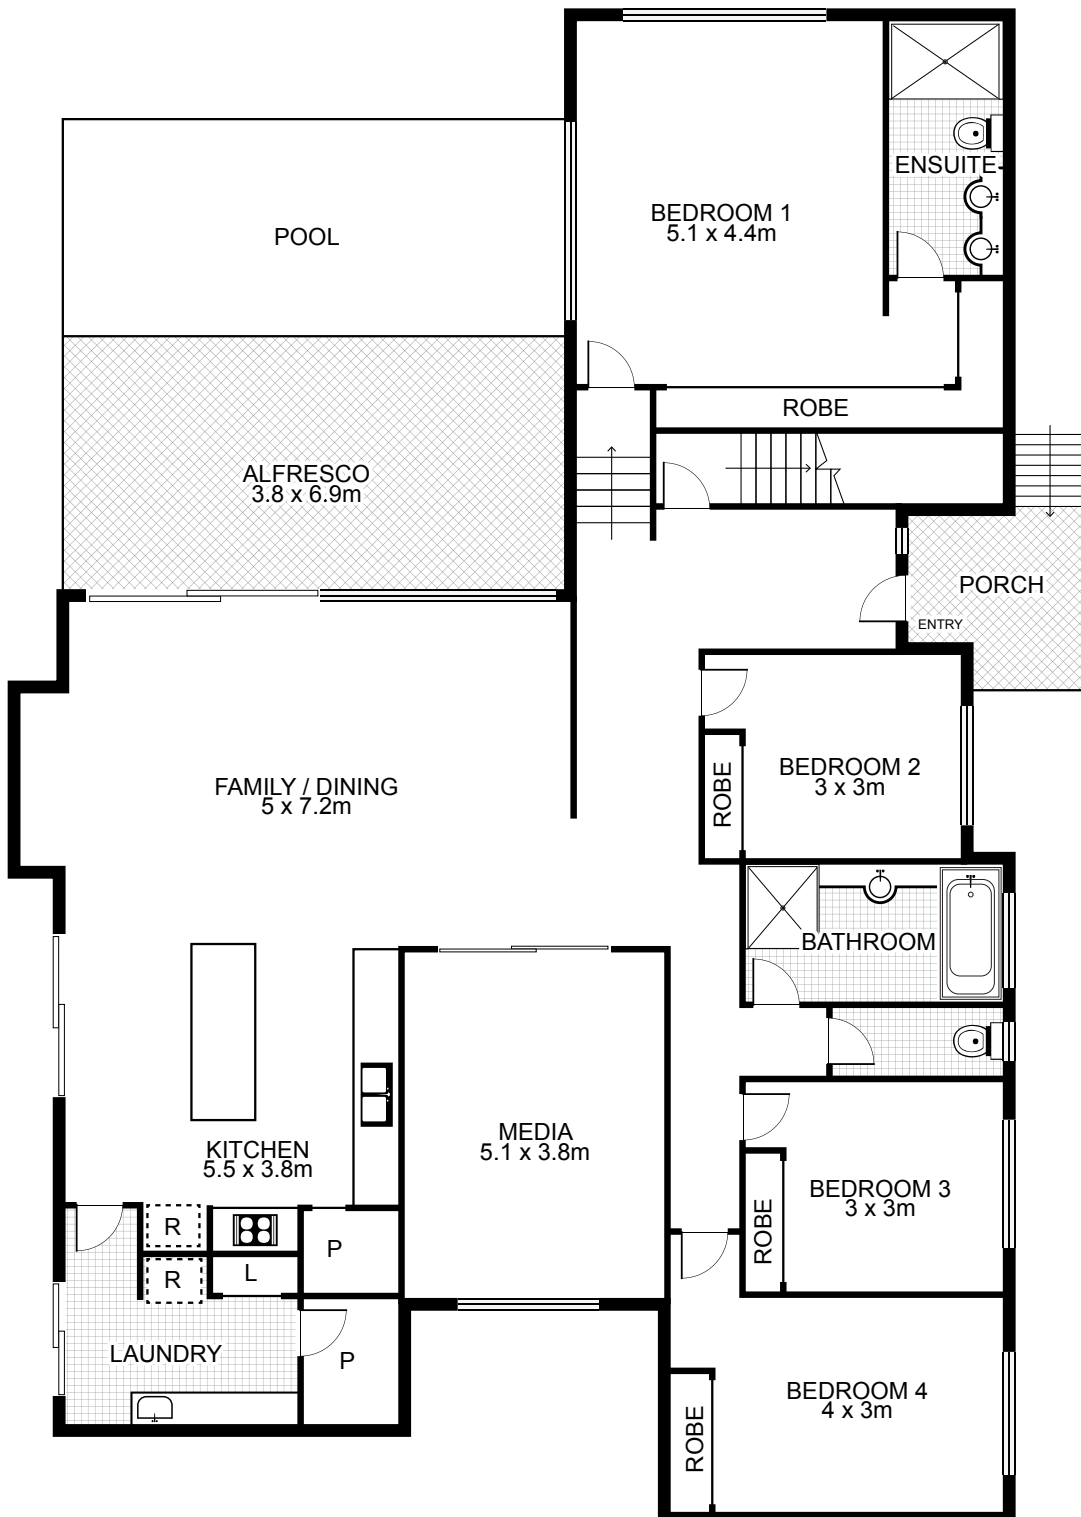

4 Alexander Street, ARONA

NORTH

Plans by
surroundpix
com.au

 **1300 30 32 40**

This floor plan is intended as a guide only. Layout dimension are approximate only. No representation or warranties of any nature whatsoever are given or intended. Any person using this information should rely on their own enquiries.